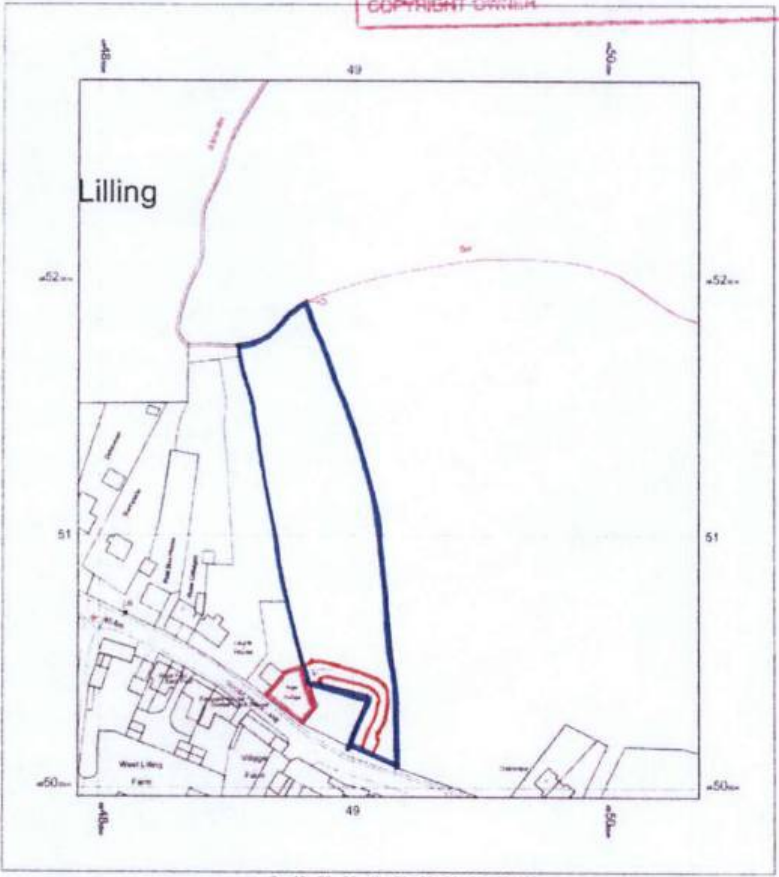

THIS COPY HAS BEEN MADE BY OR WITH THE AUTHORITY OF RYEDALE DISTRICT COUNCIL PURSUANT TO SECTION 47 OF THE COPYRIGHT, DESIGNS AND PATENTS ACT 1988. UNLESS THAT ACT PROVIDES A RELEVANT EXCEPTION TO COPYRIGHT, THE COPY MUST NOT BE COPIED WITHOUT THE PRIOR PERMISSION OF THE COPYRIGHT OWNER.

1:2500

RYEDALE DISTRICT COUNCIL

OS MasterMap 1250/2500/15000
scale
25 March 2014, ID: CM-00309617
www.centremapslive.co.uk

scale print at A5, Centre:
464914 E, 465138 N

©Crown Copyright Ordnance Survey
Licence no. 100019980